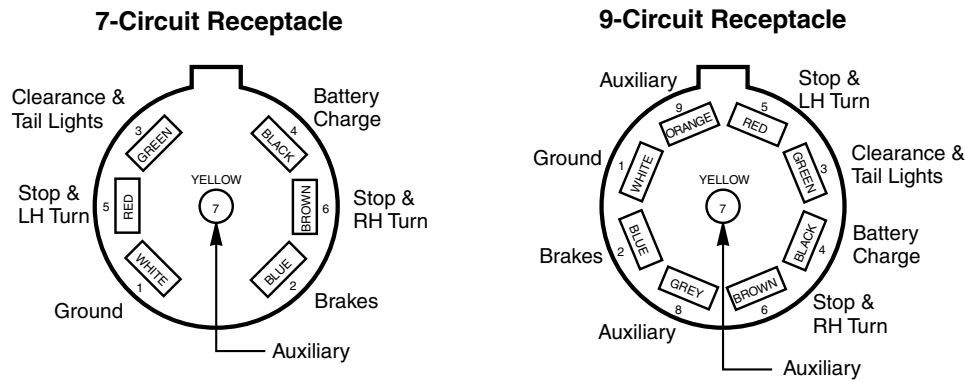

# Typical Trailer Wiring

View Looking into Tow Vehicle Receptacle

## Trailer Wire Size Chart

Number of Brakes	Hitch-to-Axle Distance in Feet	Recommended Minimum Hookup Wire Size (Copper)
2		12 AWG
4	Under 30	12 AWG
4	30-50	10 AWG
6	Under 30	10 AWG
6	30-50	8 AWG