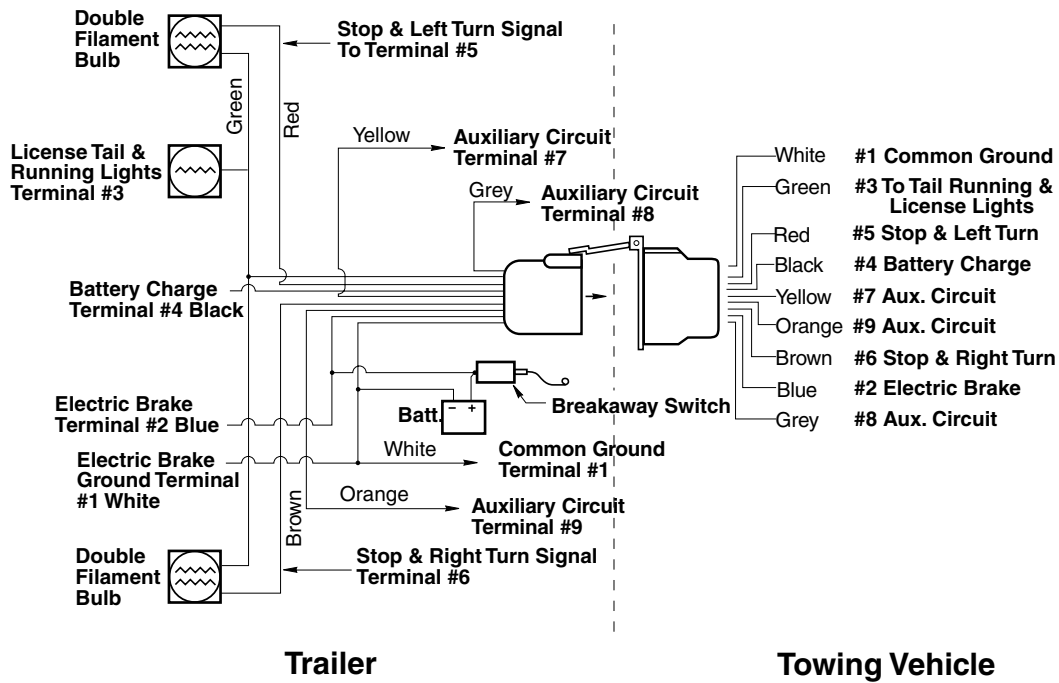

# Typical Trailer Wiring

View Looking into Tow Vehicle Receptacle

## Trailer Wire Size Chart

Number of Brakes	Hitch-to-Axle Distance in Feet	Recommended Minimum Hookup Wire Size (Copper)
2		12 AWG
4	Under 30	12 AWG
4	30-50	10 AWG
6	Under 30	10 AWG
6	30-50	8 AWG