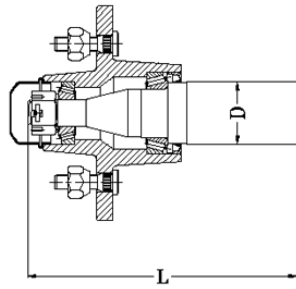

AL-KO Hub and Stub Sets

Part no	Stud Pattern (No Studs x PCD x Stud Dia)	Vehicle	Axle size (D) (mm)	Axle shaft profile	Bearing Machining profile	Seal	Length mm (L)	Max. recom' wheel diameter
153932PLNZ	4x4x7/16dia	Mini	39	Round	LM	Marine	235	14
153933PLNZ	5x43/4x7/16"	HQ Holden	39	Round	LM	Marine	235	14
153936PLNZ	5x41/2x1/2"	Ford	39	Round	LM	Marine	205	14
153937MPLNZ	5x41/2x1/2"	Ford	39	Round	LM	Marine	235	14
153937PLNZ	5x41/2x1/2"	Ford	39	Round	LM	Standard	235	14
153939PLNZ	4x4x7/16"	Mini	39	Round	LM	Marine	205	14
153940PLNZ	6x5.5x1/2"	4WD	39	Round	LM	Marine	235	14
153944PLNZ	5x41/2x1/2"	Ford	39	Round	LM	Marine	205	14
153945PLNZ	5x41/4x7/16	HT Holden	39	Round	LM	Marine	205	14
153946PLNZ	5x43/4x7/16"	HQ Holden	39	Round	LM	Marine	205	14
153947PLNZ	5x41/2x1/2"	Ford	39	Round	LM	Marine	270	15
153948PLNZ	5x120mmx7/16"	Holden	39	Round	LM	Marine	205	14
153962PLNZ	4x41/4x7/16	Cortina	39	Round	LM	Marine	205	14
153964PLNZ	4x41/2x7/16	Datsun	39	Round	LM	Marine	205	14
153966PLNZ	4x100mmx7/16	Gemini	39	Round	LM	Marine	205	14
154060PL	5x43/4x7/16"	HQ Holden	40	Square	LM	Standard	270	15
154061PL	5x41/2x1/2"	Ford	40	Square	LM	Marine	270	15
154062PL	5x41/2x1/2"	Ford	40	Square	LM	Standard	270	15
154063PL	4x41/2x7/16	Datsun	40	Square	LM	Marine	270	15
154541PLNZ	5x41/2x1/2"	Ford	45	Round	Slimline	Standard	205	15
154562PLNZ	6x51/2x1/2	4WD	45	Round	Slimline	Standard	205	16
154641PLNZ	6x51/2x1/2	4WD	45	Round	Slimline	Standard	235	16
155128PL	6x51/2x1/2	4WD	56	Round	2t	Standard	230	16"